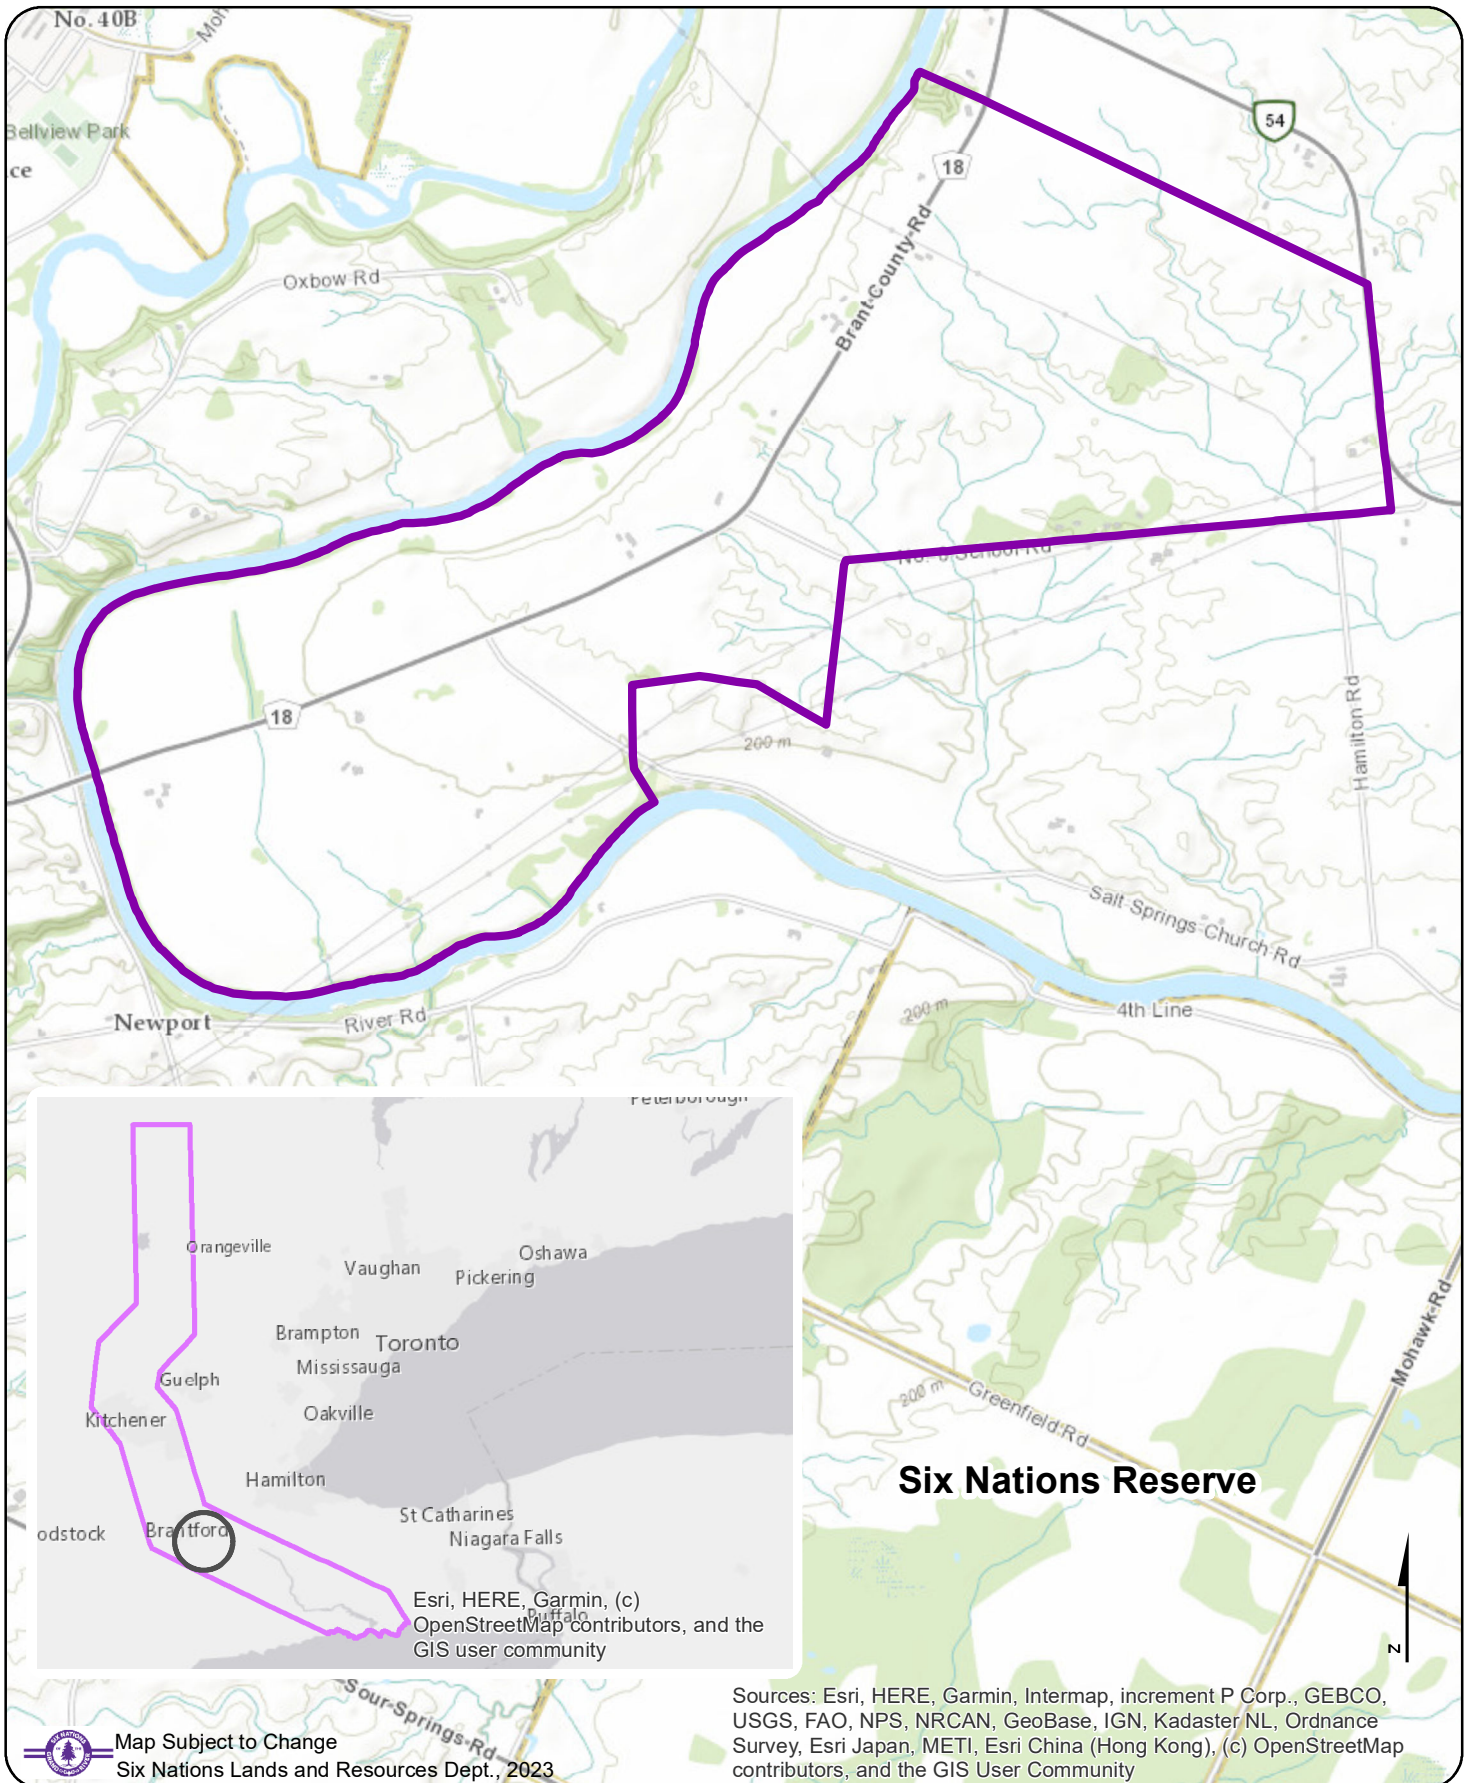

14. Martin's Tract, Onondaga Township 1,500 acres (approx.)

Filed: April 19, 1990

Map Subject to Change
Six Nations Lands and Resources Dept., 2023

Sources: Esri, HERE, Garmin, Intermap, increment P Corp., GEBCO, USGS, FAO, NPS, NRCAN, GeoBase, IGN, Kadaster NL, Ordnance Survey, Esri Japan, METI, Esri China (Hong Kong), (c) OpenStreetMap contributors, and the GIS User Community